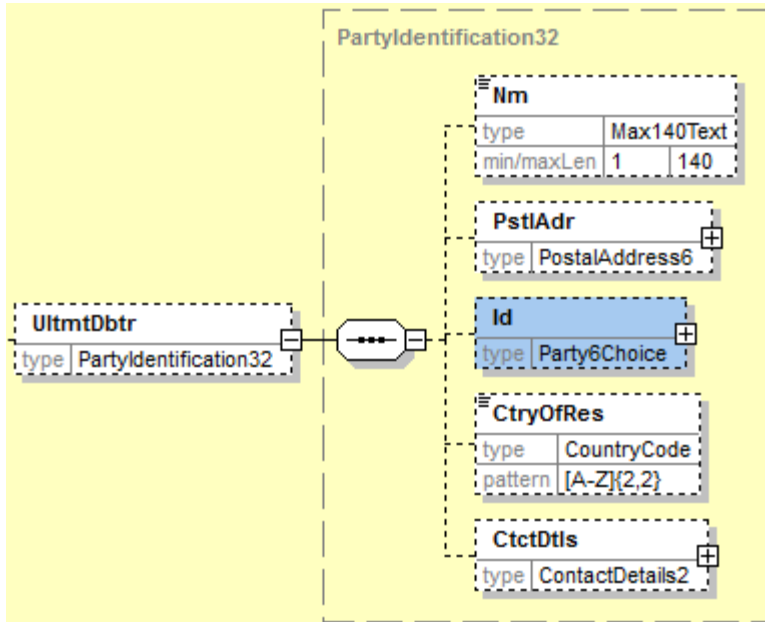

1. 'UltmtDbtr/Nm' and 'Dbtr/Nm' cannot be same.

2. Element 'UltmtDbtr/Id' is mandatory.

3. 'OrgId' requires 'BICOrBei' or one 'Othr' element.

4. In 'PrvtId' elements 'DtAndPlcOfBirth' and one 'Othr' are mandatory.

5. Id (SOSE ) in/Id/PrvtId/Othr/Id has to be format: ddmmyy-123x