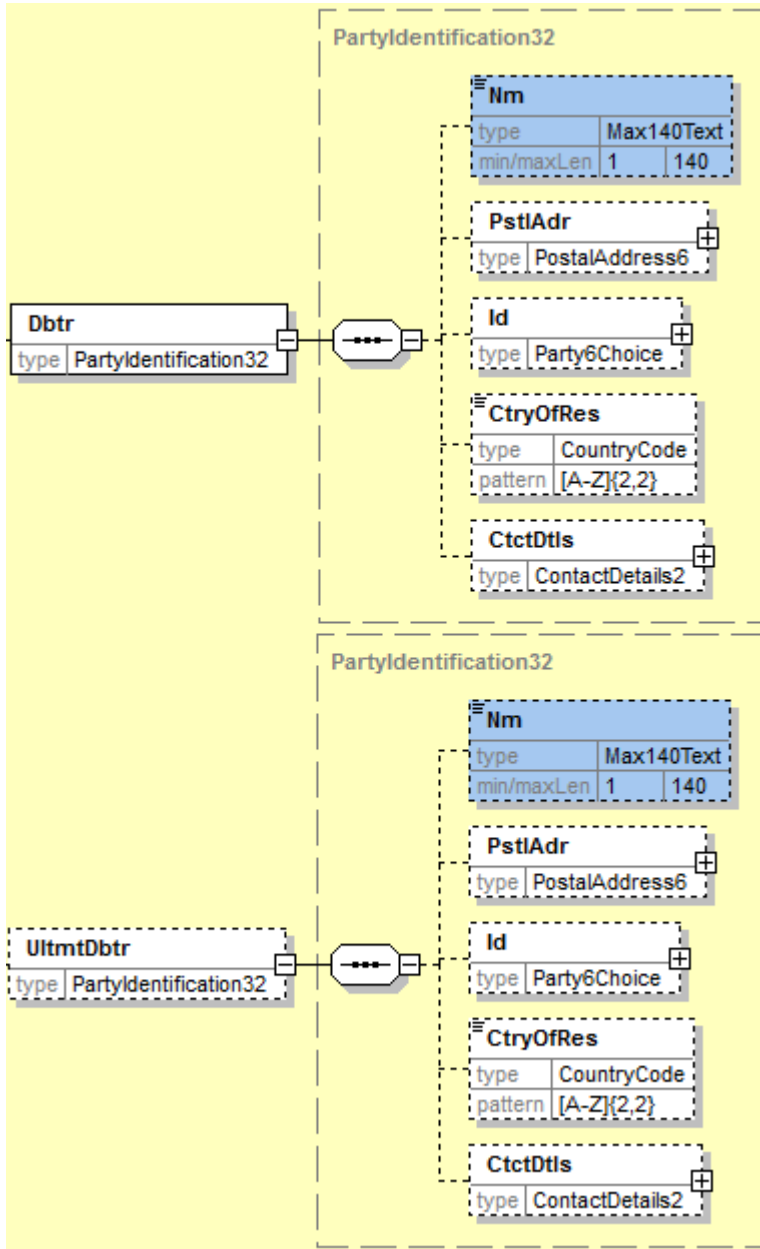

1. 'UltmtDbtr/Nm' and 'Dbtr/Nm' cannot be same.

2. Element 'UltmtDbtr/Id' is mandatory.

3. 'OrgId' requires 'BICOrBei' or one 'Othr' element.

4. In 'PrvtId' elements 'DtAndPlcOfBirth' and one 'Othr' are mandatory.

5. Id (SOSE ) in/Id/PrvtId/Othr/Id has to be format: ddmmyy-123x