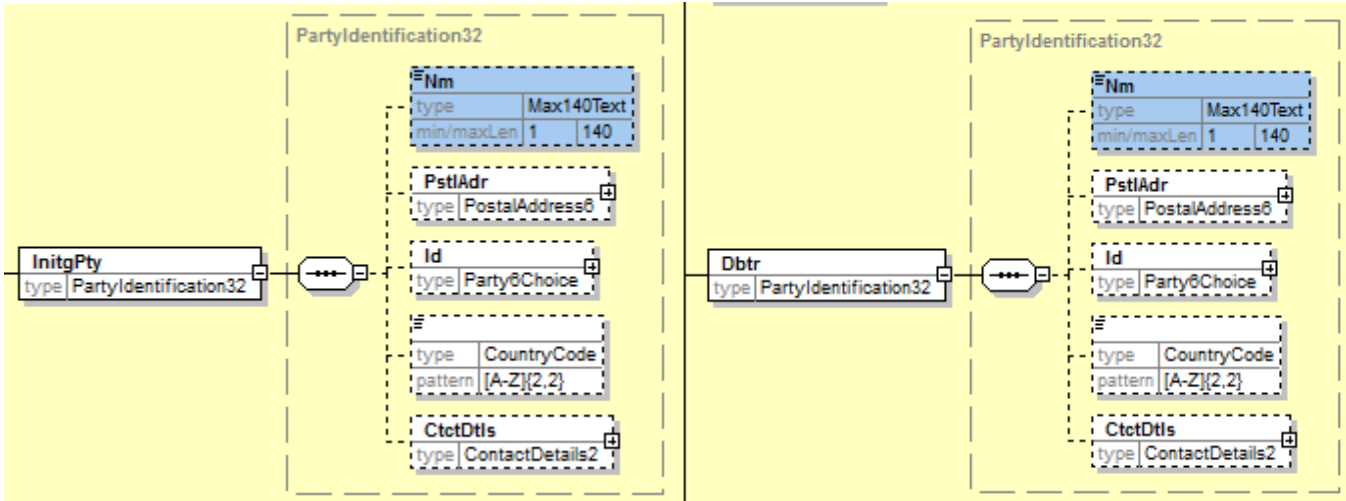

If 'InitgPty' is equivalent to 'Dbtr', only 'Nm' must be filled. Other elements are not recommended or supported.

'Nm' is limited to 70 characters in length. 'Nm' is always recommended.

Location of InitgPty and Cdtr.