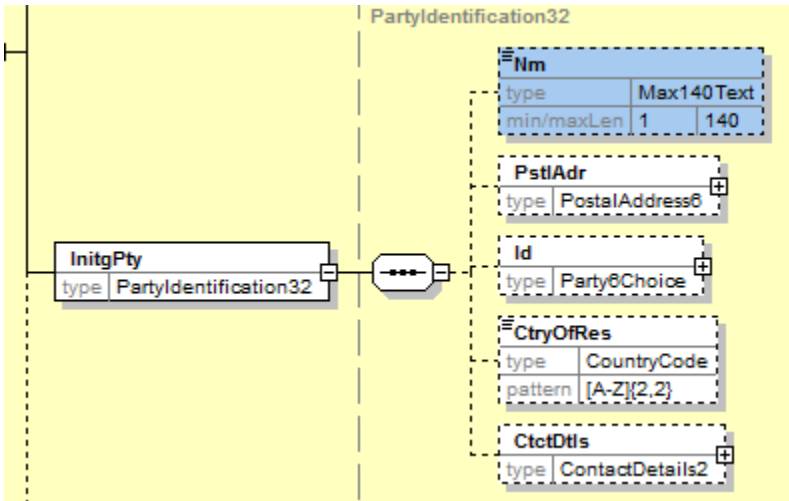

If 'InitgPty' is equivalent to 'Dbtr', only 'Nm' must be filled. Other elements are not recommended or supported.

'Nm' is limited to 70 characters in length. 'Nm' is always recommended.

Location of InitgPty and Cdtr.