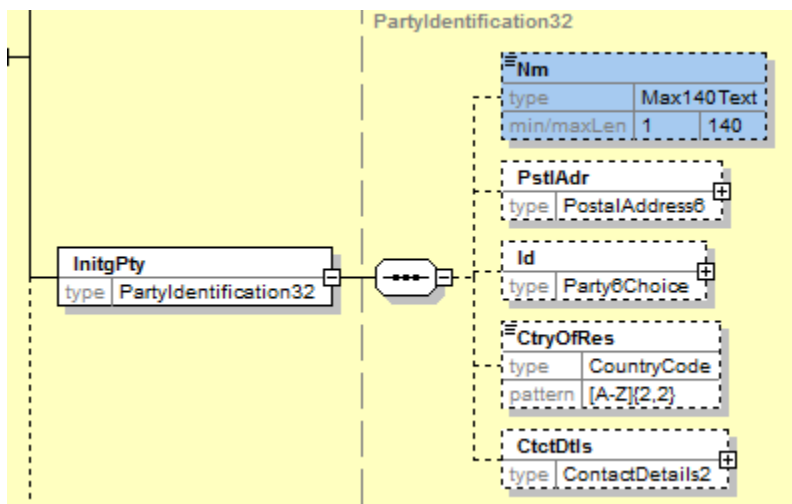

If 'InitgPty' is equivalent to 'Dbtr', only 'Nm' must be filled. Other elements are not recommended or supported.

'Nm' is limited to 70 characters in length. 'Nm' is always recommended.

Location of InitgPty and Cdtr.